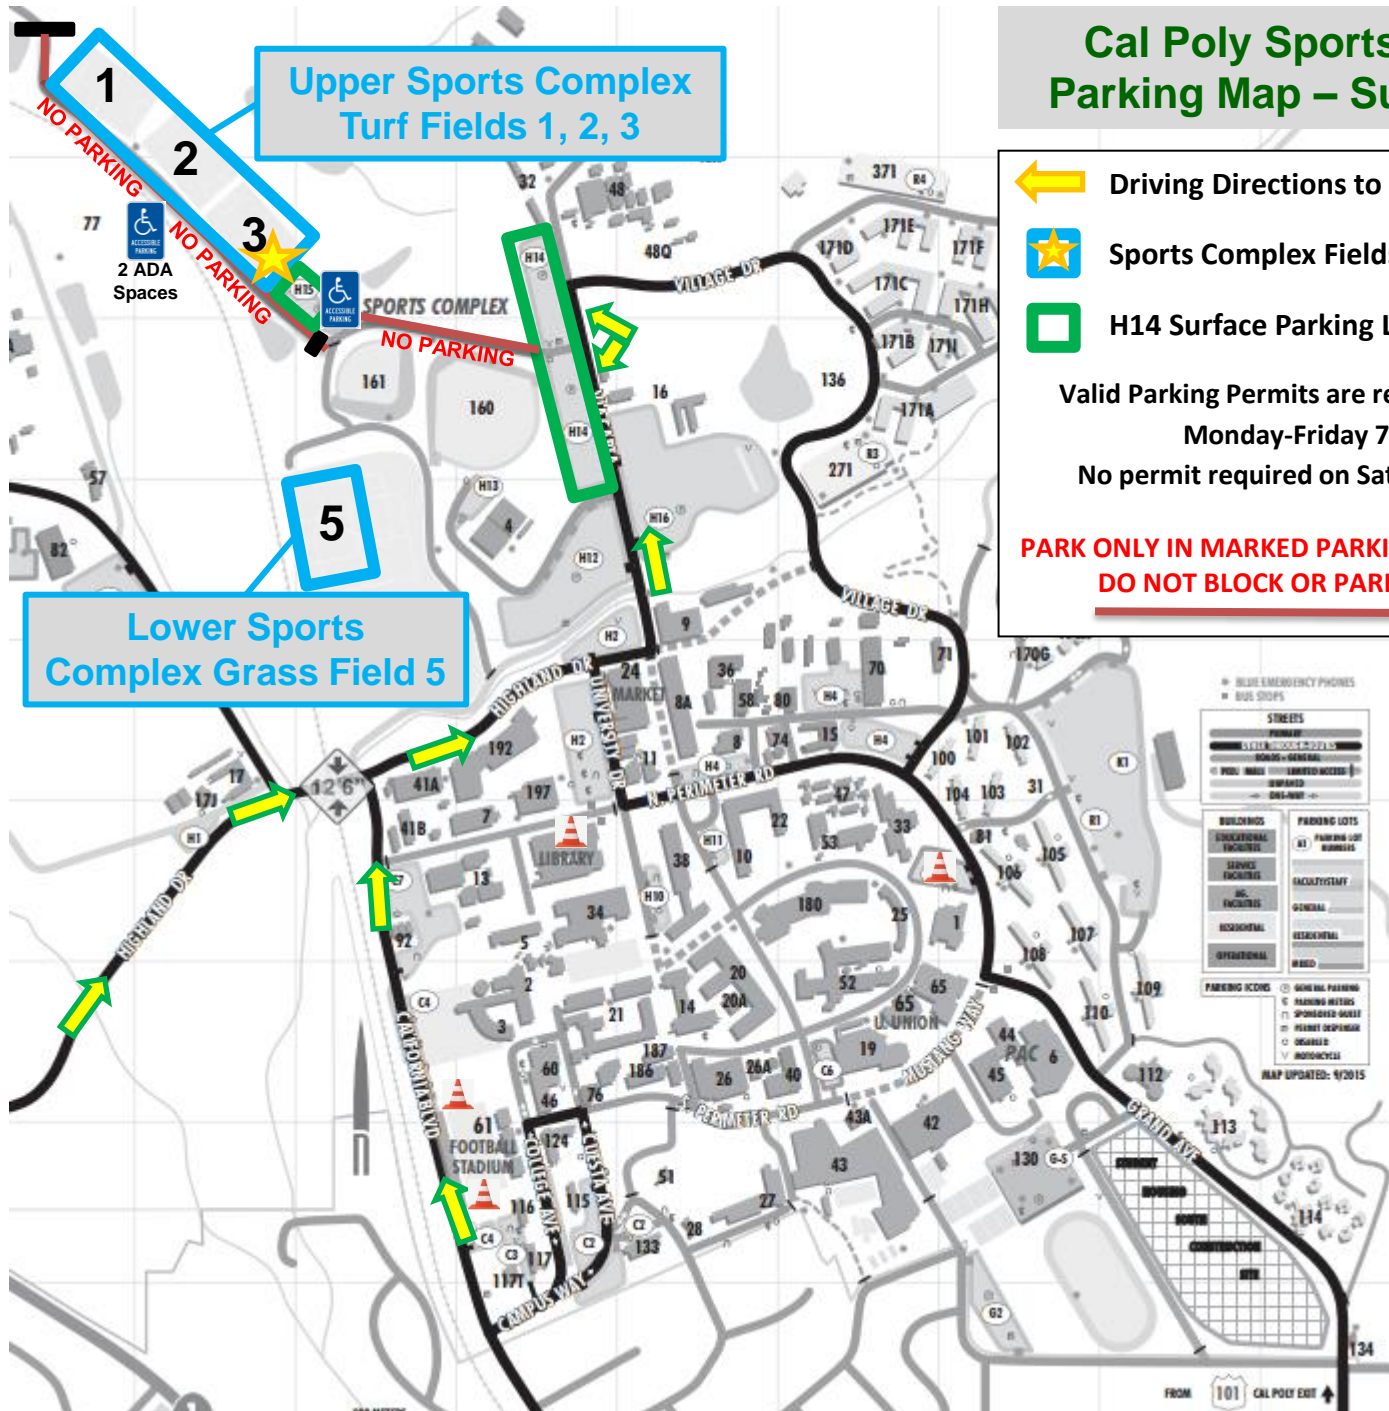

Cal Poly Sports Complex Parking Map – Summer 2023

Upper Sports Complex
Turf Fields 1, 2, 3

Lower Sports
Complex Grass Field 5

- Driving Directions to Parking
- Sports Complex Fields
- H14 Surface Parking Lots

Valid Parking Permits are required on campus
Monday-Friday 7am-5pm
No permit required on Saturday & Sunday.

**PARK ONLY IN MARKED PARKING LOTS AND SPACES
DO NOT BLOCK OR PARK IN FIRE LANES**

<ul style="list-style-type: none"> • BLUE EMERGENCY PHONES • BUS STOPS 	
STREETS	
<ul style="list-style-type: none"> ROADWAY VEHICLE SERVICE DRIVE ROADS - GENERAL POSS. ROAD (LIMITED ACCESS) UNPAVED DRIVEWAY DRIVEWAY 	
BUILDINGS	
EDUCATIONAL	PARKING LOTS
SERVICES	
IG. FACILITIES	
RESIDENTIAL	
OPERATIONAL	
PARKING ICONS	
	GENERAL PARKING
	PARKING METERS
	SPONSORED GARAGE
	PARKING DISPENSER
	OBSTACLE
	MOTORCYCLE
MAP UPDATED: 9/2015	